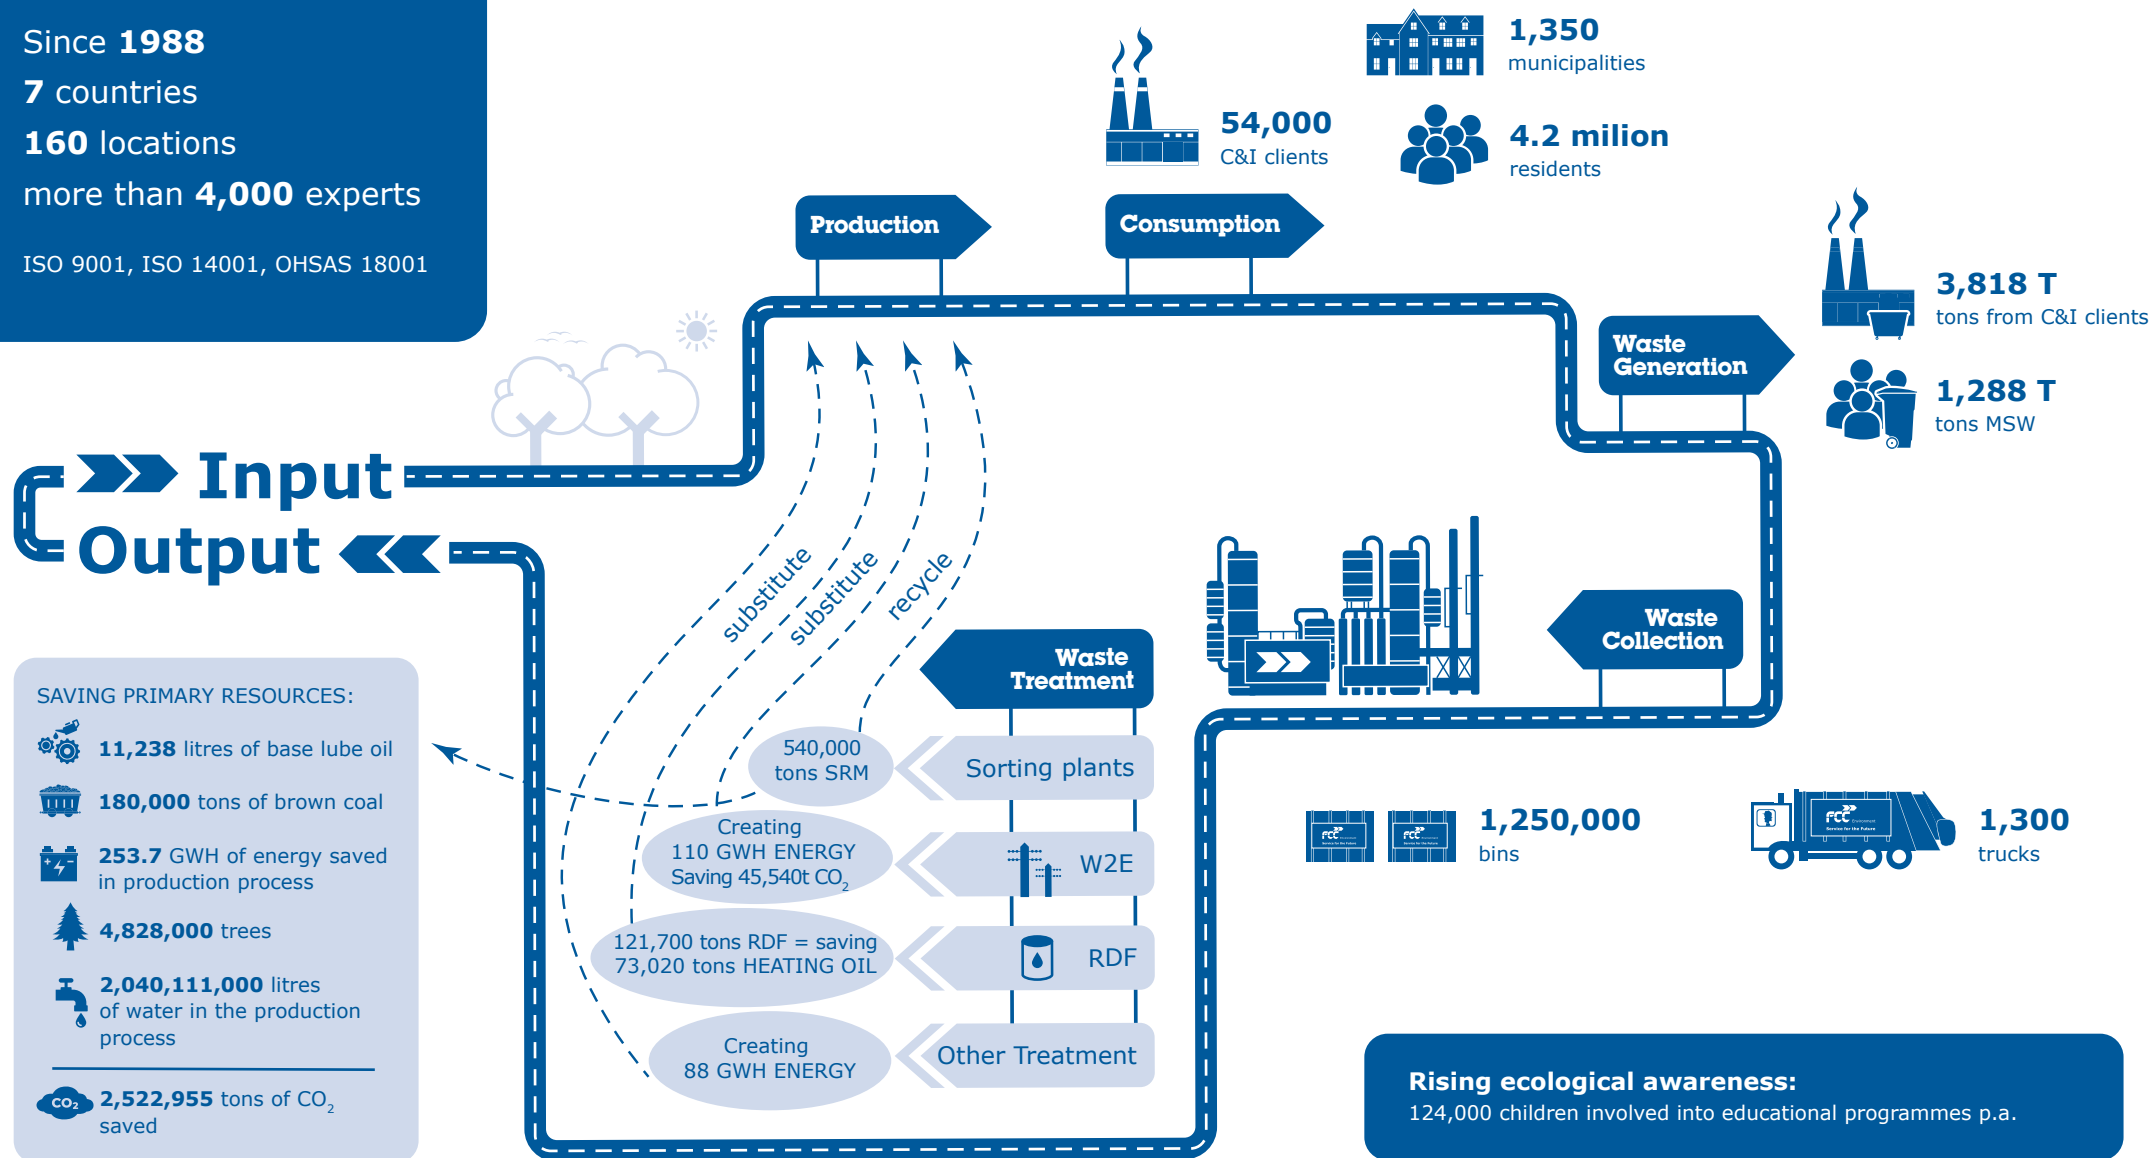

# Annual FCC Environment CEE contribution to the Circular Economy

Since **1988**  
**7** countries  
**160** locations  
 more than **4,000** experts  
 ISO 9001, ISO 14001, OHSAS 18001

**Rising ecological awareness:**  
 124,000 children involved into educational programmes p.a.

**By using remediation methods we are cleaning:**

- 100,000 tons of polluted soil p.a.
- 110,000 m<sup>3</sup> of polluted underground water p.a.

figures 2019 (Nov. 2020)